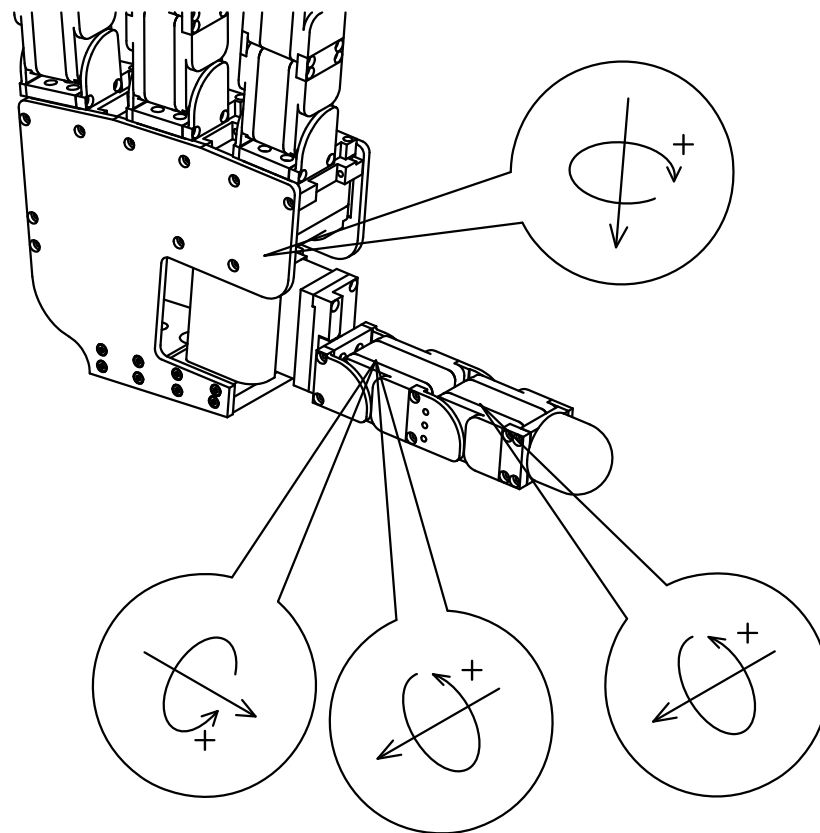

Allegro Hand Dimensions

View A-A

Allegro Hand Joint coordinates

View A-A

Joint	X / Y / Z
JT11	0 / 44.981 / 14.102
JT12	0 / 44.981 / 14.102
JT13	0 / 49.687 / 67.897
JT14	0 / 53.034 / 106.151
JT21	0 / 0 / 16.4
JT22	0 / 0 / 16.4
JT23	0 / 0 / 70.4
JT24	0 / 0 / 108.8
JT31	0 / -44.981 / 14.102
JT32	0 / -44.981 / 14.102
JT33	0 / -49.687 / 67.897
JT34	0 / -53.034 / 106.151
JT41	-18.2 / 19.333 / -44.987
JT42	-14.8 / 71.865 / -77.891
JT43	-14.8 / 71.865 / -77.891
JT44	-14.8 / 123.07 / -82.371

Origin Detail

Allegro Hand Axis direction (Right hand)

Allegro Hand Axis direction (Left hand)