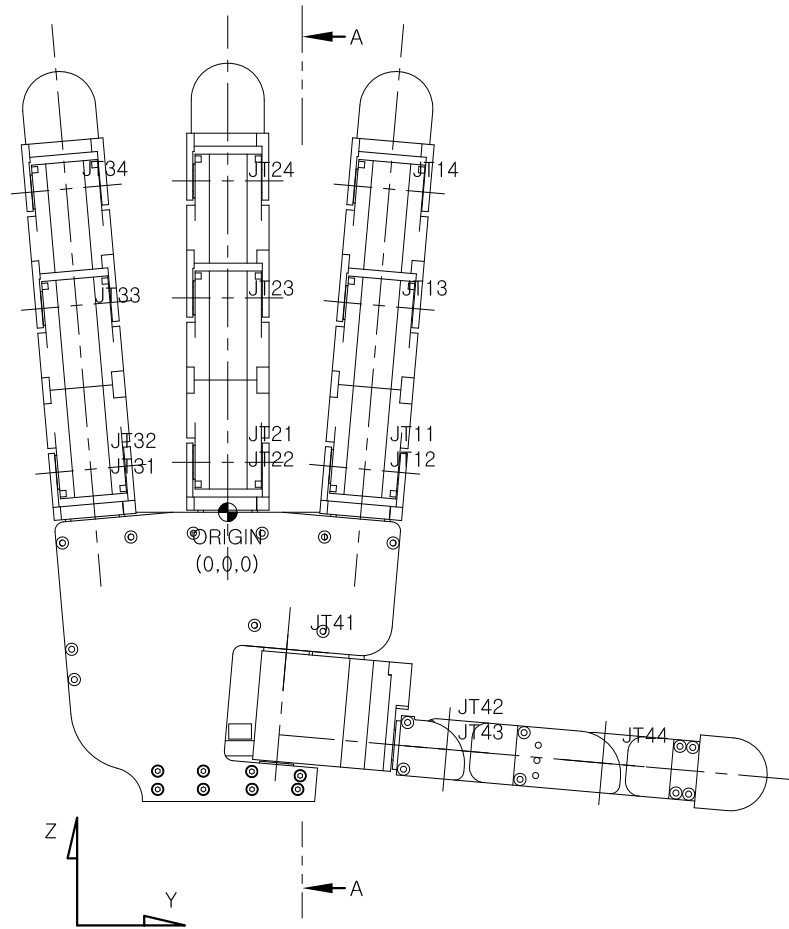

Allegro Hand Dimensions

View A-A

Allegro Hand Joint coordinates

View A-A

Joint	X / Y / Z
JT11	0 / 44.981 / 14.102
JT12	0 / 44.981 / 14.102
JT13	0 / 49.687 / 67.897
JT14	0 / 53.034 / 106.151
JT21	0 / 0 / 16.4
JT22	0 / 0 / 16.4
JT23	0 / 0 / 70.4
JT24	0 / 0 / 108.8
JT31	0 / -44.981 / 14.102
JT32	0 / -44.981 / 14.102
JT33	0 / -49.687 / 67.897
JT34	0 / -53.034 / 106.151
JT41	-18.2 / 19.333 / -44.987
JT42	-14.8 / 71.865 / -77.891
JT43	-14.8 / 71.865 / -77.891
JT44	-14.8 / 123.07 / -82.371

Origin Detail

Allegro Hand Axis direction (Right hand)

Allegro Hand Axis direction (Left hand)