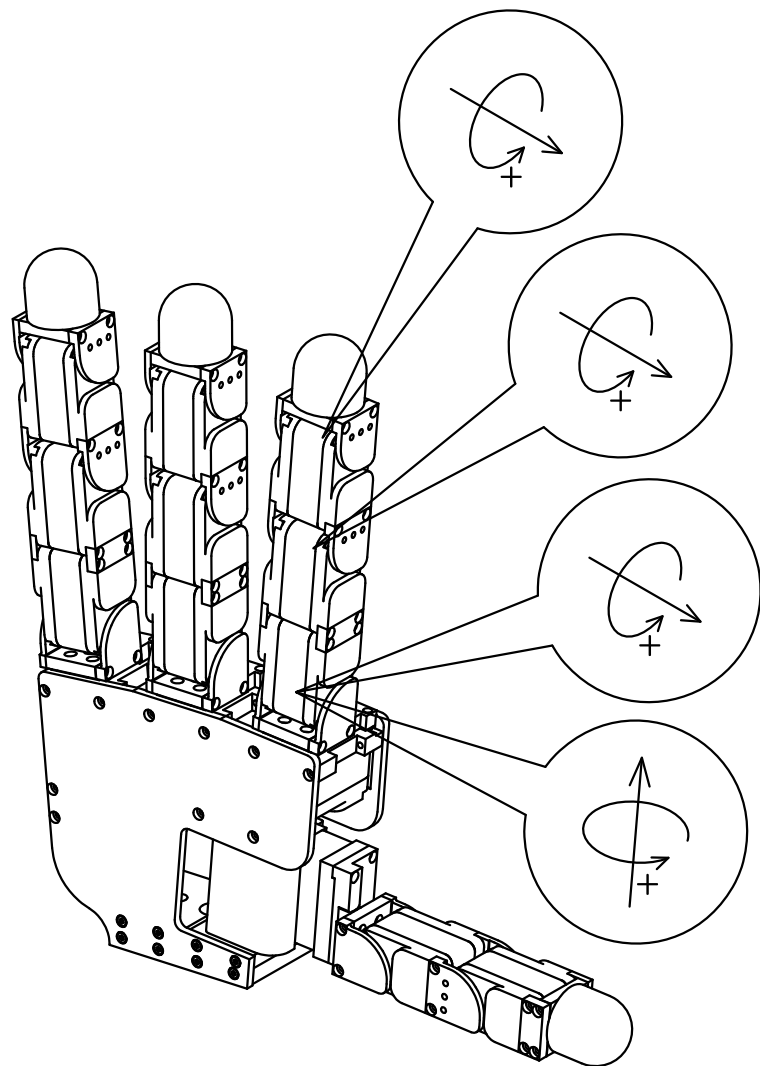

Allegro Hand Dimensions

View A-A

Allegro Hand Joint coordinates

View A-A

Joint	X / Y / Z
JT11	0 / 44.981 / 14.102
JT12	0 / 44.981 / 14.102
JT13	0 / 49.687 / 67.897
JT14	0 / 53.034 / 106.151
JT21	0 / 0 / 16.4
JT22	0 / 0 / 16.4
JT23	0 / 0 / 70.4
JT24	0 / 0 / 108.8
JT31	0 / -44.981 / 14.102
JT32	0 / -44.981 / 14.102
JT33	0 / -49.687 / 67.897
JT34	0 / -53.034 / 106.151
JT41	-18.2 / 19.333 / -44.987
JT42	-14.8 / 71.865 / -77.891
JT43	-14.8 / 71.865 / -77.891
JT44	-14.8 / 123.07 / -82.371

Origin Detail

Allegro Hand Axis direction (Right hand)

Allegro Hand Axis direction (Left hand)