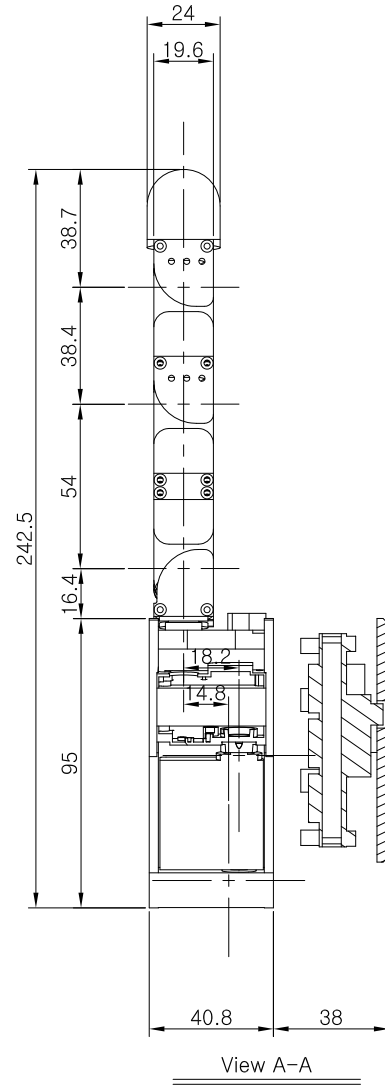

Allegro Hand Dimensions

View A-A

Allegro Hand Joint coordinates

View A-A

Joint	X / Y / Z
JT11	0 / 44.981 / 14.102
JT12	0 / 44.981 / 14.102
JT13	0 / 49.687 / 67.897
JT14	0 / 53.034 / 106.151
JT21	0 / 0 / 16.4
JT22	0 / 0 / 16.4
JT23	0 / 0 / 70.4
JT24	0 / 0 / 108.8
JT31	0 / -44.981 / 14.102
JT32	0 / -44.981 / 14.102
JT33	0 / -49.687 / 67.897
JT34	0 / -53.034 / 106.151
JT41	-18.2 / 19.333 / -44.987
JT42	-14.8 / 71.865 / -77.891
JT43	-14.8 / 71.865 / -77.891
JT44	-14.8 / 123.07 / -82.371

Origin Detail

Allegro Hand Axis direction (Right hand)

Allegro Hand Axis direction (Left hand)