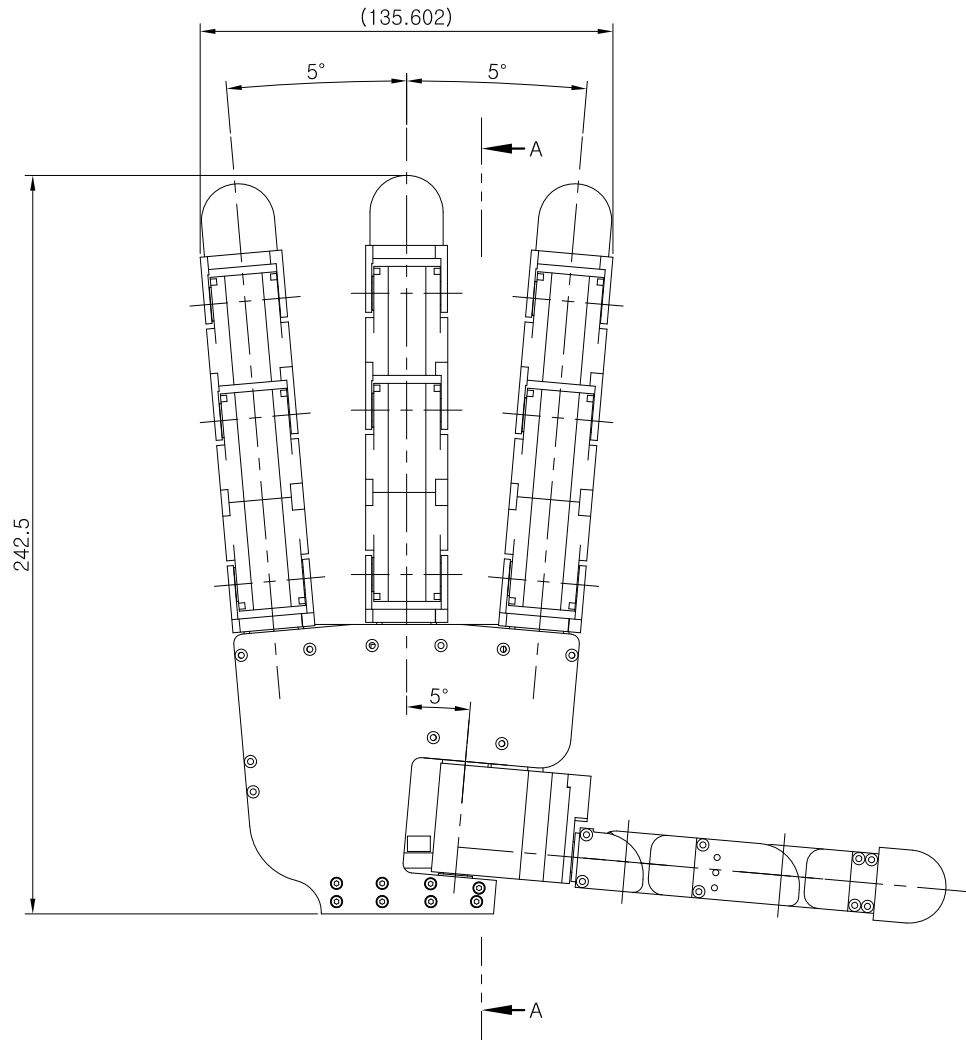

Allegro Hand Dimensions

View A-A

Allegro Hand Joint coordinates

View A-A

Joint	X / Y / Z
JT11	0 / 44.981 / 14.102
JT12	0 / 44.981 / 14.102
JT13	0 / 49.687 / 67.897
JT14	0 / 53.034 / 106.151
JT21	0 / 0 / 16.4
JT22	0 / 0 / 16.4
JT23	0 / 0 / 70.4
JT24	0 / 0 / 108.8
JT31	0 / -44.981 / 14.102
JT32	0 / -44.981 / 14.102
JT33	0 / -49.687 / 67.897
JT34	0 / -53.034 / 106.151
JT41	-18.2 / 19.333 / -44.987
JT42	-14.8 / 71.865 / -77.891
JT43	-14.8 / 71.865 / -77.891
JT44	-14.8 / 123.07 / -82.371

Origin Detail

Allegro Hand Axis direction (Right hand)

Allegro Hand Axis direction (Left hand)