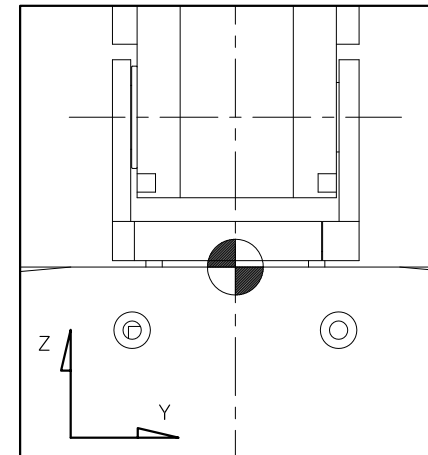

Allegro Hand Dimensions

View A-A

Allegro Hand Joint coordinates

View A-A

Joint	X / Y / Z
JT11	0 / 44.981 / 14.102
JT12	0 / 44.981 / 14.102
JT13	0 / 49.687 / 67.897
JT14	0 / 53.034 / 106.151
JT21	0 / 0 / 16.4
JT22	0 / 0 / 16.4
JT23	0 / 0 / 70.4
JT24	0 / 0 / 108.8
JT31	0 / -44.981 / 14.102
JT32	0 / -44.981 / 14.102
JT33	0 / -49.687 / 67.897
JT34	0 / -53.034 / 106.151
JT41	-18.2 / 19.333 / -44.987
JT42	-14.8 / 71.865 / -77.891
JT43	-14.8 / 71.865 / -77.891
JT44	-14.8 / 123.07 / -82.371

Origin Detail

Allegro Hand Axis direction (Right hand)

Allegro Hand Axis direction (Left hand)