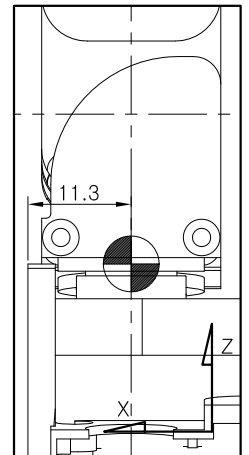

Allegro Hand Dimensions

View A-A

Allegro Hand Joint coordinates

View A-A

Joint	X / Y / Z
JT11	0 / 44.981 / 14.102
JT12	0 / 44.981 / 14.102
JT13	0 / 49.687 / 67.897
JT14	0 / 53.034 / 106.151
JT21	0 / 0 / 16.4
JT22	0 / 0 / 16.4
JT23	0 / 0 / 70.4
JT24	0 / 0 / 108.8
JT31	0 / -44.981 / 14.102
JT32	0 / -44.981 / 14.102
JT33	0 / -49.687 / 67.897
JT34	0 / -53.034 / 106.151
JT41	-18.2 / 19.333 / -44.987
JT42	-14.8 / 71.865 / -77.891
JT43	-14.8 / 71.865 / -77.891
JT44	-14.8 / 123.07 / -82.371

Origin Detail

Allegro Hand Axis direction (Right hand)

Allegro Hand Axis direction (Left hand)